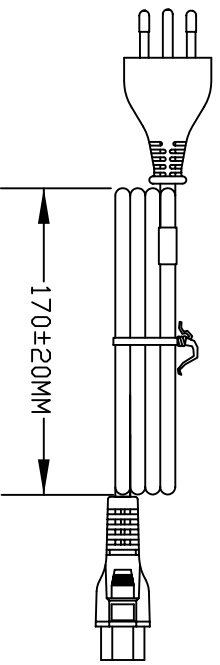

CONNECTOR TYPE:
IEC 60320 C-5

Volex
VACS XX
2.5A 250V~

MARKING DETAILS

MARKING DETAILS

VOLEX RESERVES THE RIGHT TO ALTER NON-CRITICAL DIMENSIONS WITHOUT NOTICE.

PACKAGING: FOLD & TIE

CUD

FORM IN71-07 REV.A

Proprietary Notice:

This document is the property of Volex Incorporated. The information contained herein is not to be disclosed to anyone without the express written consent of Volex Inc.

MATERIAL:
PLUG: PVC-BLACK
JACKET: PVC-BLACK
CONNECTOR: PVC-BLACK
RHS COMPLIANT

FINISH:
JACKET: SMOOTH

NOTES:

- 1) CORDAGE: HD5VVF3G 0.75sqmm, BLACK
- 2) APPROVALS:
- 3) RATING: 2.5 AMP/250 VOLTS
- 4) PACKAGING: 70 PIECES/CARTON

REV	SCALE	NDT TD SCALE	ECD:	ITEM DESCRIPTION	DESCRIPTION	DATE
1			N/A	CUD - NEW RELEASE	ITALIAN DETACHABLE POWER SUPPLY CORD (1.8M)	06/17/09

TOLERANCE SPECIFIED	APPROVED	DRAWN BY	DATE:
XXX ± .005 XX ± .02 .X ± .03 ANGULAR ± 1/32°	MAF	MAF	06/17/09

PART NO.
VC-2034-21-180

Mouser Electronics

Authorized Distributor

Click to View Pricing, Inventory, Delivery & Lifecycle Information: